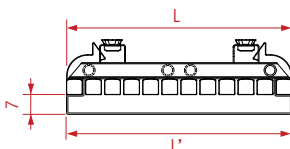

One pipe connection

The standard radiator can be connected to a one pipe system with connection sets 41 or 42. With a maximum of 2 radiators per heating ring.

PRICES & OUTPUTS

Standard delivery:

- Tetra with central connection MM underneath
- wall fixing
- 2 chrome-plated air vents G 1/8"
- side panel

Output measured in accordance with EN442, at a water temperature of 75/65°C and a room temperature of 20°C (ΔT=50).

RANGE

OPTIONS

TETRA TOWEL RAIL SS

The Twine towel rail is easy to assemble between the radiation pipes and can be fitted at any height.