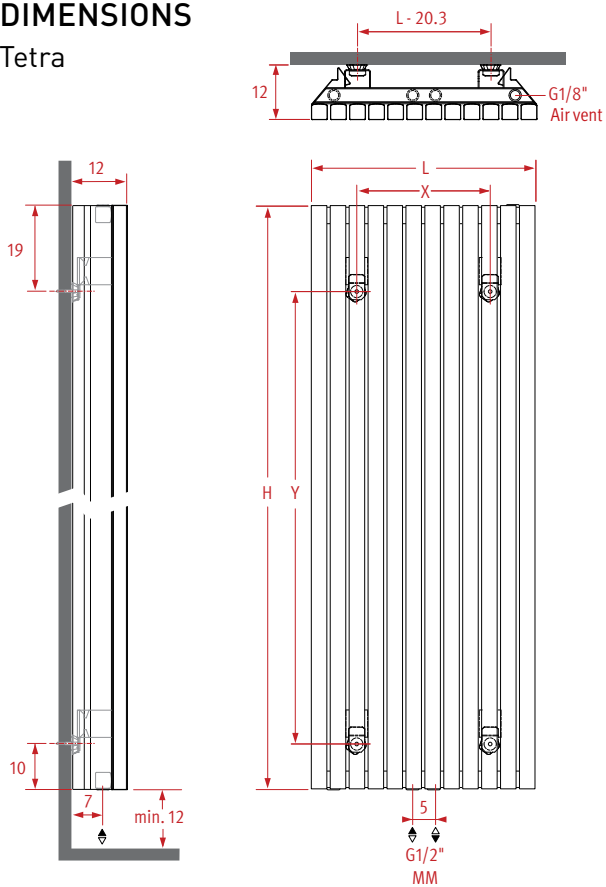

DIMENSIONS

Tetra

H	180		200	
L	X	Y	X	Y
32.9	12.6	151.5	12.6	171.5
41.3	21.0	151.5	21.0	171.5
49.7	29.4	151.5	29.4	171.5
58.1	37.8	151.5	37.8	171.5
66.5	46.2	151.5	46.2	171.5

CONNECTIONS

Standard connection
Code MM

Top end connection
Code TT

When ordering a top end connection, no insert pipe should be ordered. Air vents should be positioned on the central heating pipes.
Ordering code: specify TT instead of MM, no surcharge.

One pipe connection

The standard radiator can be connected to a one pipe system with connection sets 41 or 42. With a maximum of 2 radiators per heating ring.

PRICES & OUTPUTS

Standard delivery:

- Tetra with central connection MM underneath
- wall fixing
- 2 chrome-plated air vents G 1/8"
- side panel

Standard colour:

- pearl brown 017
- sandblast grey metallic 001
- white 333 (RAL 9016 satin mat)

ORDERING CODE:	code	height	length	colour	conn.
TETW.		180	033.	XXX	/MM
<i>fill in colour code</i>					

H	L 033	041	050	058	067
180	75/65/20	984	1230	1476	1722
	55/45/20	517	646	775	905
st. colour €		550,00	651,00	791,00	907,00
other €		632,50	748,70	909,70	1204,10
200	75/65/20	1120	1400	1680	2240
	55/45/20	582	728	874	1019
st. colour €		591,00	700,00	850,00	1126,00
other €		679,70	805,00	977,50	1294,90