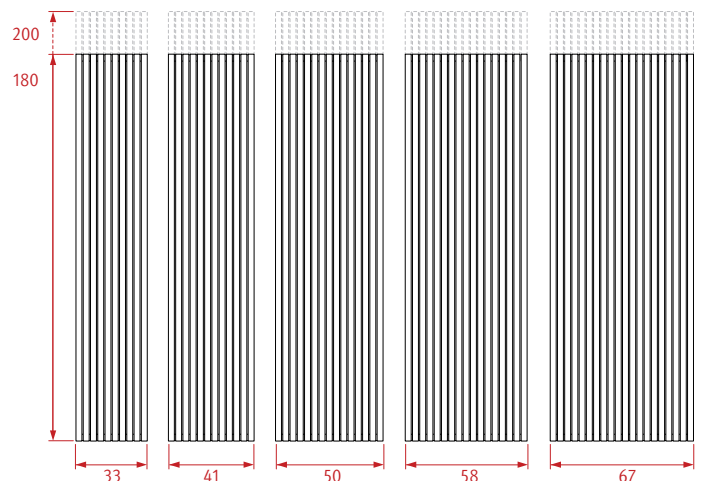

Standard colour:

- pearl brown 017
- sandblast grey metallic 001
- white 333 (RAL 9016 satin mat)

ORDERING CODE:	code	height	length	colour	conn.
TETW.		180	033.	XXX	/MM
<i>fill in colour code</i>					

H	L 033	041	050	058	067
180	75/65/20	984	1230	1476	1722
	55/45/20	517	646	775	905
st. colour €		550,00	651,00	791,00	907,00
other €		632,50	748,70	909,70	1204,10
200	75/65/20	1120	1400	1680	2240
	55/45/20	582	728	874	1019
st. colour €		591,00	700,00	850,00	1126,00
other €		679,70	805,00	977,50	1294,90

Output measured in accordance with EN442, at a water temperature of 75/65°C and a room temperature of 20°C (ΔT=50).

RANGE

OPTIONS

TETRA TOWEL RAIL SS

The Twine towel rail is easy to assemble between the radiation pipes and can be fitted at any height.