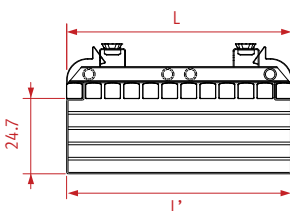

TETRA TOWEL RAIL SS

CODE	For Tetra	L'	€
9042.04329.011	L 33 - 41 - 50 - 58 - 67	33	166,50
9042.04413.011	L 41 - 50 - 58 - 67	41	166,50
9042.04497.011	L 50 - 58 - 67	50	166,50
9042.04581.011	L 58 - 67	58	166,50
9042.04665.011	L 67	67	166,50

The information in this price list is correct at the time of printing. Jaga reserves the right to change product specification at any time in line with our policy of continuous improvement and innovation.

Prices valid from 1st October 2008.

All prices exclude VAT.