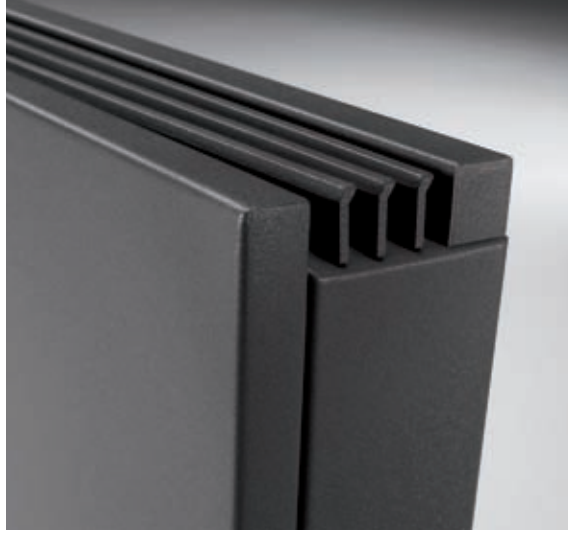

Strada

design award
winner
2003

1. Aluminium grille, lacquered in the same colour as the casing
2. Complete flat front panel
3. Thermostatic valve is totally concealed
4. Optional towel rail
5. Can be connected left or right as standard

Connections

Jaga Comap valve to the wall

Jaga Comap valve to the floor

The valves offered by Jaga are totally concealed within the standard casing. Detailed info: see Connection sets and valves.

Jaga Pro valve to the wall