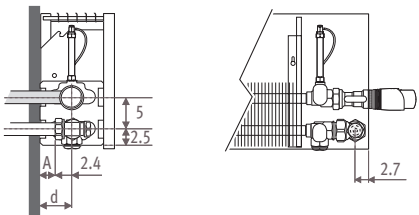

Jaga valve to the wall