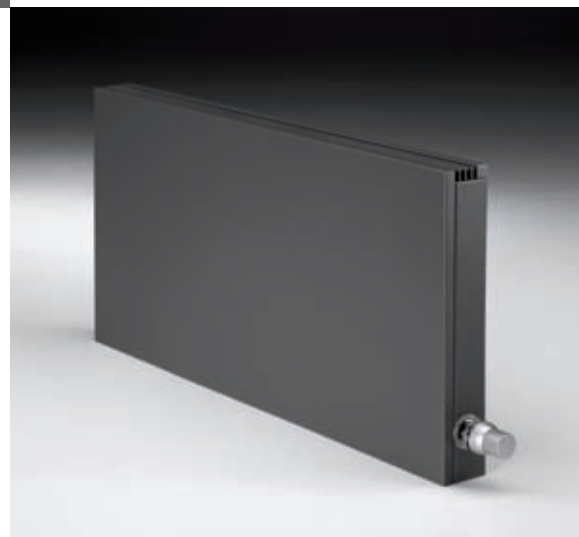

Strada

design award
winner
2003

1. Aluminium grille, lacquered in the same colour as the casing
2. Complete flat front panel
3. Thermostatic valve is totally concealed
4. Optional towel rail
5. Can be connected left or right as standard

Connections

Jaga Comap valve to the wall

Jaga Comap valve to the floor

The valves offered by Jaga are totally concealed within the standard casing. Detailed info: see Connection sets and valves.

Jaga Pro valve to the wall