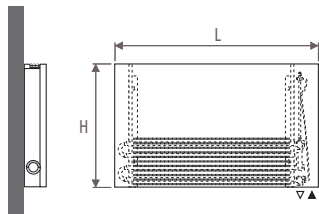

Strada_Wall mounted model

Standard delivery

- colour 133, 101 or 001
- Twin Low-H₂O heat exchanger type 07 or 08
- wall brackets
- complete casing
- fixing kit
- extended air vent 1/8"
- drain cock 1/2"

Connection

- standard connection: bottom end left or right, 20 or 70
- for option top valve, add to the code of the Strada /30 (top left) or /60 (top right)
- ex.: STRW. 035 050 06.xxx/60
- for remote controlled valve: see Special products

Wall mounted model Twin_type 06

ORDERING CODE: STRW. *code* *height* *length* *type* *colour*
020 050 06. xxx

H		L 050	060	070	080	090	100	110	120	140	160	180	200	240	280
020	75/65/20	269	323	377	430	484	538	592	646	753	861	968	1076	1291	1506
	90/70/20	348	418	488	556	626	696	766	835	974	1113	1252	1391	1669	1947
035	75/65/20	395	474	553	632	711	790	869	948	1106	1264	1422	1580	1896	2212
	90/70/20	509	611	713	815	917	1018	1120	1222	1426	1629	1833	2037	2444	2852
050	75/65/20	474	568	663	758	852	947	1042	1136	1326	1515	1705	1894	2273	2652
	90/70/20	609	729	851	973	1094	1216	1338	1459	1703	1946	2190	2432	2919	3406
065	75/65/20	533	640	746	853	959	1066	1173	1279	1492	1706	1919	2132	2558	2985
	90/70/20	682	819	954	1091	1227	1363	1500	1636	1908	2182	2455	2727	3272	3818
095	75/65/20	---	736	858	981	1103	1226	1349	1471	1716	---	---	---	---	---
	90/70/20	---	934	1089	1245	1400	1556	1712	1867	2178	---	---	---	---	---