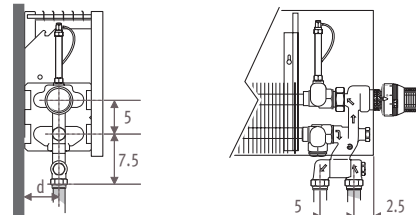

Jaga Comap valve to the floor

The valves offered by Jaga are totally concealed within the standard casing. Detailed info: see Connection sets and valves.