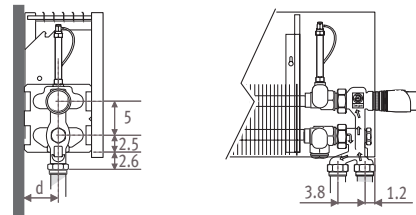

Jaga Pro valve to the floor