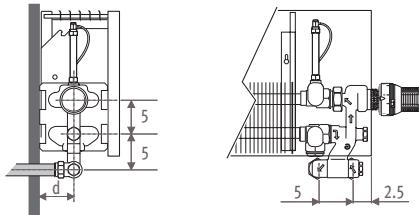

Strada_Dimensions

LOW
H₂O
30
YEARS GUARANTEE

STRW_STRada Wall

Dimensions in cm

Type	B	d	h min*
06	8.5	4.0	10
10-11	11.8	5.2	10
15-16	16.8	7.7	12
20-21	21.8	10.2	15

* Smaller dimensions can decrease output.

Connections

Jaga Comap valve to the wall

Jaga Comap valve to the floor

The valves offered by Jaga are totally concealed within the standard casing. Detailed info: see Connection sets and valves.

Jaga Pro valve to the wall

Jaga Pro valve to the floor

Jaga valve to the wall

Jaga valve to the floor

Jaga type 6 valve to the wall

The Jaga Type 6 valve: with short connection distance, special for Strada type 06 connection to the wall. See p. 167-175.

Type	d	A
06	4.0	1.8
10-11	5.2	2.9
15-16	7.7	5.3
20-21	10.2	7.9