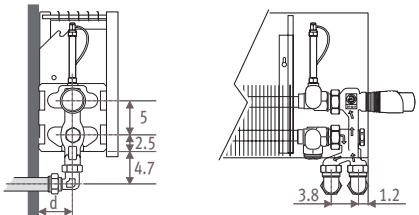

Jaga Pro valve to the wall