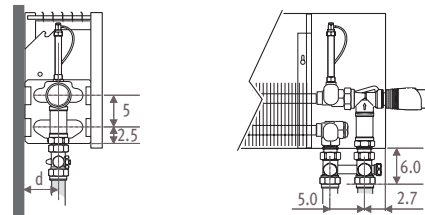

Jaga valve to the floor