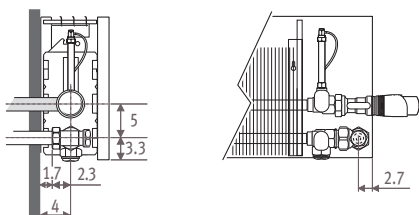

Jaga type 6 valve to the wall

The Jaga Type 6 valve: with short connection distance, special for Strada type 06 connection to the wall. See p. 167-175.

Type	d	A
06	4.0	1.8
10-11	5.2	2.9
15-16	7.7	5.3
20-21	10.2	7.9