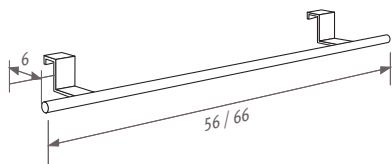

Thermostatic head not included: see Connection sets & valves page 178-179.

Towel rail in chrome-plated aluminium

CODE	L
5501.001	56
5501.002	66

Brush

For easy cleaning of the underside of the Low-H₂O heat exchanger without detaching the casing.