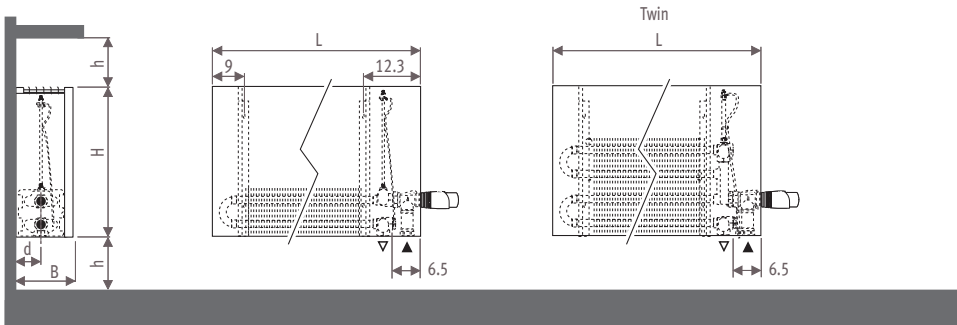

Strada_Dimensions

LOW
H₂O
30
YEARS GUARANTEE

STRW_STRada Wall

Dimensions in cm

Type	B	d	h min*
06	8.5	4.0	10
10-11	11.8	5.2	10
15-16	16.8	7.7	12
20-21	21.8	10.2	15

* Smaller dimensions can decrease output.