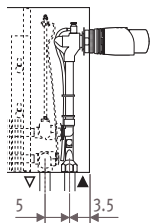

Strada_Options

Top valve

When ordering a top valve, add to the code of the Strada /30 (top left) or /60 (top right).
Ex.: STRW. 035 050 06.xxx/60

DBE & Oxygen version

DBE: the smallest and most powerful radiator.

Oxygen: for healthy heat and clean air.
See price list "Top performers".

CODE	H casing
5090.1300200	35
5090.1300500	50
5090.1300800	65
5090.1301200	95

Thermostatic head not included: see Connection sets & valves page 178-179.