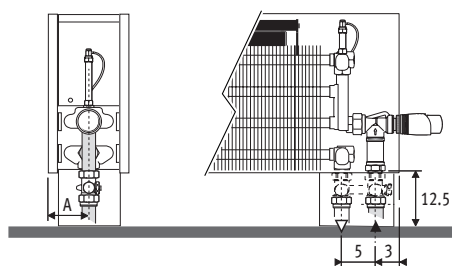

### Dimensions

#### Mini DBE freestanding

Dimensions in cm

Type	D	d
11	13	10
16	18	15

#### Jaga valve to the floor

Dimensions in cm

Type	d
11	6.5
16	9

Sleeve couplings, thermostatic head and H-piece: see connection accessories