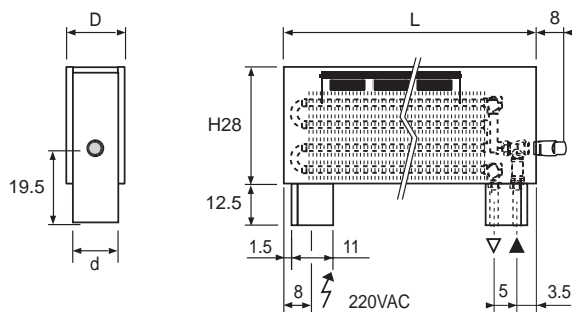

### Dimensions

#### Mini DBE freestanding

Dimensions in cm

Type	D	d
11	13	10
16	18	15

#### Jaga valve to the floor

Dimensions in cm

Type	d
11	6.5
16	9

Sleeve couplings, thermostatic head and H-piece: see connection accessories