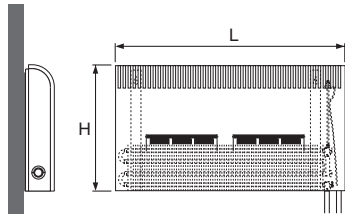

Connection

- bottom end left or right, valve position 20 or 70

Knockonwood DBE

code height length type wood
ORDERING CODE:KNOW. 030 060 06. xxx / DBE

Outputs 75/65/20 in watt

H	Type		L 060	080	100	120	140	180	220
030	06	watt standby	416	554	693	832	970	1247	1525
		watt comfort	551	689	963	1102	1240	1787	2065
		watt boost	641	779	1143	1282	1420	2147	2425
	11	watt standby	515	687	859	1031	1203	1546	1890
		watt comfort	815	987	1459	1631	1803	2746	3090
		watt boost	1015	1187	1859	2031	2203	3546	3890
055	06	watt standby	554	739	924	1109	1294	---	---
		watt comfort	689	874	1194	1379	1564	---	---
		watt boost	779	964	1374	1559	1744	---	---
	11	watt standby	718	958	1197	1436	1676	---	---
		watt comfort	1018	1258	1797	2036	2276	---	---
		watt boost	1218	1458	2197	2436	2676	---	---
080	11	watt standby	845	1127	---	---	---	---	---
		watt comfort	1145	1427	---	---	---	---	---
		watt boost	1345	1627	---	---	---	---	---
	16	watt standby	1288	---	---	---	---	---	---
		watt comfort	1768	---	---	---	---	---	---
		watt boost	1963	---	---	---	---	---	---