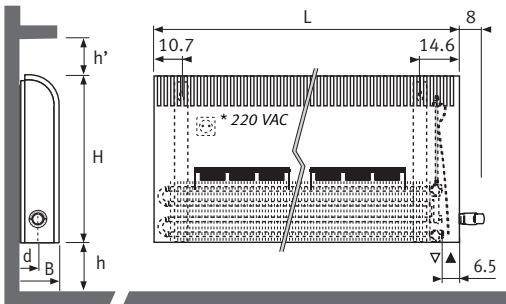

Knockonwood DBE

Knockonwood DBE

DBE
Dynamic Boost Effect

Knockonwood DBE

Dimensions

KNOW_Knockonwood Wall

Dimensions in cm

Type	B	d	h' min*	h min*
06	10.8	4.6	10	5
11	12.8	5.2	10	5
16	17.8	7.7	12	5

* Smaller dimensions can decrease output.

Knockonwood DBE

Connections

Jaga Pro valve to the wall

Jaga Pro valve to the floor

The valves offered by Jaga are totally concealed within the standard casing. Detailed info: see Connection sets and valves.

Type	d
06	4.6
11	5.2
16	7.7

Jaga type 6 valve to the wall

The Jaga Type 6 valve: with shortened distance connections, special for Knockonwood type 06 wall connection.

Electric connection

Plug and socket-outlet to be provided behind the casing or immediately within easy reach of the radiator.

Connection

- bottom end left or right, valve position 20 or 70

Knockonwood DBE

code height length type wood
ORDERING CODE:KNOW. 030 060 06. xxx / DBE

Outputs 75/65/20 in watt

H	Type		L 060	080	100	120	140	180	220
030	06	watt standby	416	554	693	832	970	1247	1525
		watt comfort	551	689	963	1102	1240	1787	2065
		watt boost	641	779	1143	1282	1420	2147	2425
	11	watt standby	515	687	859	1031	1203	1546	1890
		watt comfort	815	987	1459	1631	1803	2746	3090
		watt boost	1015	1187	1859	2031	2203	3546	3890
055	06	watt standby	554	739	924	1109	1294	---	---
		watt comfort	689	874	1194	1379	1564	---	---
		watt boost	779	964	1374	1559	1744	---	---
	11	watt standby	718	958	1197	1436	1676	---	---
		watt comfort	1018	1258	1797	2036	2276	---	---
		watt boost	1218	1458	2197	2436	2676	---	---
080	11	watt standby	845	1127	---	---	---	---	---
		watt comfort	1145	1427	---	---	---	---	---
		watt boost	1345	1627	---	---	---	---	---
	16	watt standby	1288	---	---	---	---	---	---
		watt comfort	1768	---	---	---	---	---	---
		watt boost	1963	---	---	---	---	---	---