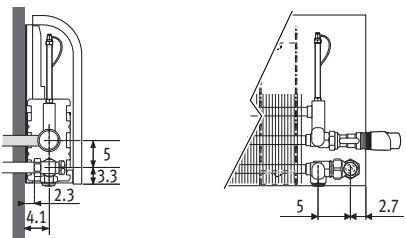

Knockonwood DBE

Knockonwood DBE

DBE
Dynamic Boost Effect

Knockonwood DBE

Dimensions

KNOW_Knockonwood Wall

Dimensions in cm

Type	B	d	h' min*	h min*
06	10.8	4.6	10	5
11	12.8	5.2	10	5
16	17.8	7.7	12	5

* Smaller dimensions can decrease output.

Knockonwood DBE

Connections

Jaga Pro valve to the wall

Jaga Pro valve to the floor

The valves offered by Jaga are totally concealed within the standard casing. Detailed info: see Connection sets and valves.

Type	d
06	4.6
11	5.2
16	7.7

Jaga type 6 valve to the wall

The Jaga Type 6 valve: with shortened distance connections, special for Knockonwood type 06 wall connection.

Electric connection

Plug and socket-outlet to be provided behind the casing or immediately within easy reach of the radiator.

Connection

- bottom end left or right, valve position 20 or 70

Knockonwood DBE

code height length type wood
ORDERING CODE:KNOW. 030 060 06. xxx / DBE

Outputs 75/65/20 in watt

H	Type		L 060	080	100	120	140	180	220
030	06	watt standby	416	554	693	832	970	1247	1525
		watt comfort	551	689	963	1102	1240	1787	2065
		watt boost	641	779	1143	1282	1420	2147	2425
	11	watt standby	515	687	859	1031	1203	1546	1890
		watt comfort	815	987	1459	1631	1803	2746	3090
		watt boost	1015	1187	1859	2031	2203	3546	3890
055	06	watt standby	554	739	924	1109	1294	---	---
		watt comfort	689	874	1194	1379	1564	---	---
		watt boost	779	964	1374	1559	1744	---	---
	11	watt standby	718	958	1197	1436	1676	---	---
		watt comfort	1018	1258	1797	2036	2276	---	---
		watt boost	1218	1458	2197	2436	2676	---	---
080	11	watt standby	845	1127	---	---	---	---	---
		watt comfort	1145	1427	---	---	---	---	---
		watt boost	1345	1627	---	---	---	---	---
	16	watt standby	1288	---	---	---	---	---	---
		watt comfort	1768	---	---	---	---	---	---
		watt boost	1963	---	---	---	---	---	---