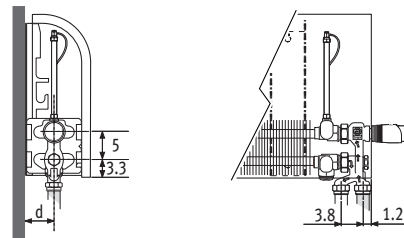

Knockonwood DBE

Knockonwood DBE

DBE
Dynamic Boost Effect

Knockonwood DBE

Dimensions

KNOW_Knockonwood Wall

Dimensions in cm

Type	B	d	h' min*	h min*
06	10.8	4.6	10	5
11	12.8	5.2	10	5
16	17.8	7.7	12	5

* Smaller dimensions can decrease output.

Knockonwood DBE

Connections

Jaga Pro valve to the wall

Jaga Pro valve to the floor

The valves offered by Jaga are totally concealed within the standard casing. Detailed info: see Connection sets and valves.

Type	d
06	4.6
11	5.2
16	7.7

Jaga type 6 valve to the wall

The Jaga Type 6 valve: with shortened distance connections, special for Knockonwood type 06 wall connection.

Electric connection

Plug and socket-outlet to be provided behind the casing or immediately within easy reach of the radiator.

Connection

- bottom end left or right, valve position 20 or 70

Knockonwood DBE

code height length type wood
ORDERING CODE:KNOW. 030 060 06. xxx / DBE

Outputs 75/65/20 in watt

H	Type		L 060	080	100	120	140	180	220
030	06	watt standby	416	554	693	832	970	1247	1525
		watt comfort	551	689	963	1102	1240	1787	2065
		watt boost	641	779	1143	1282	1420	2147	2425
	11	watt standby	515	687	859	1031	1203	1546	1890
		watt comfort	815	987	1459	1631	1803	2746	3090
		watt boost	1015	1187	1859	2031	2203	3546	3890
055	06	watt standby	554	739	924	1109	1294	---	---
		watt comfort	689	874	1194	1379	1564	---	---
		watt boost	779	964	1374	1559	1744	---	---
	11	watt standby	718	958	1197	1436	1676	---	---
		watt comfort	1018	1258	1797	2036	2276	---	---
		watt boost	1218	1458	2197	2436	2676	---	---
080	11	watt standby	845	1127	---	---	---	---	---
		watt comfort	1145	1427	---	---	---	---	---
		watt boost	1345	1627	---	---	---	---	---
	16	watt standby	1288	---	---	---	---	---	---
		watt comfort	1768	---	---	---	---	---	---
		watt boost	1963	---	---	---	---	---	---