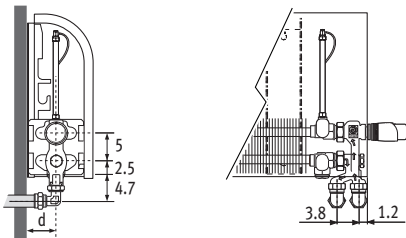

Knockonwood DBE

Knockonwood DBE

DBE
Dynamic Boost Effect

Knockonwood DBE

Dimensions

KNOW_Knockonwood Wall

Dimensions in cm

Type	B	d	h' min*	h min*
06	10.8	4.6	10	5
11	12.8	5.2	10	5
16	17.8	7.7	12	5

* Smaller dimensions can decrease output.

Knockonwood DBE

Connections

Jaga Pro valve to the wall

Jaga Pro valve to the floor

The valves offered by Jaga are totally concealed within the standard casing. Detailed info: see Connection sets and valves.

Connection

- bottom end left or right, valve position 20 or 70

Knockonwood DBE

code height length type wood
ORDERING CODE:KNOW. 030 060 06. xxx / DBE

Outputs 75/65/20 in watt

H	Type		L 060	080	100	120	140	180	220
030	06	watt standby	416	554	693	832	970	1247	1525
		watt comfort	551	689	963	1102	1240	1787	2065
		watt boost	641	779	1143	1282	1420	2147	2425
	11	watt standby	515	687	859	1031	1203	1546	1890
		watt comfort	815	987	1459	1631	1803	2746	3090
		watt boost	1015	1187	1859	2031	2203	3546	3890
055	06	watt standby	554	739	924	1109	1294	---	---
		watt comfort	689	874	1194	1379	1564	---	---
		watt boost	779	964	1374	1559	1744	---	---
	11	watt standby	718	958	1197	1436	1676	---	---
		watt comfort	1018	1258	1797	2036	2276	---	---
		watt boost	1218	1458	2197	2436	2676	---	---
080	11	watt standby	845	1127	---	---	---	---	---
		watt comfort	1145	1427	---	---	---	---	---
		watt boost	1345	1627	---	---	---	---	---
	16	watt standby	1288	---	---	---	---	---	---
		watt comfort	1768	---	---	---	---	---	---
		watt boost	1963	---	---	---	---	---	---