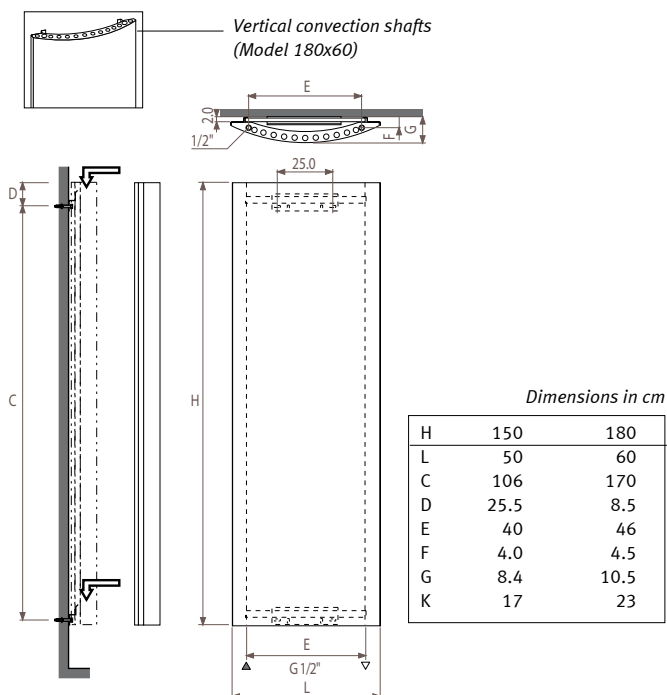

Geo Mat

Outputs

Geo Vertical matt

code height length colour conn.

ORDERING CODE: GEVW.150 050. 613 /18

H		L050	060
150	75/65/20	631	---
	90/70/20	786	---
180	75/65/20	---	971
	90/70/20	---	1219

Output calculated in accordance with EN442, at a water temperature of 75/65°C and a room temperature of 20°C ($\Delta T=50$).

Colours

Standard colour:
- black matt 613

Dimensions

Range