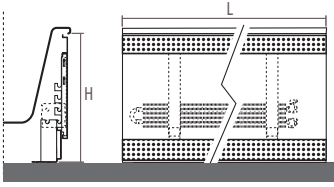

Installation under bath

Standard delivery

- colour 133, 101 or 001
- Low-H₂O heat exchanger
- floor brackets
- front panel with grille and base-board
- air vent elbow 1/8"
- drain cock 1/2"

Installation under bath_type 06

ORDERING CODE: BIBA. *code* *height* *length* *type* *colour*
055 170 06. xxx

H	L	170	175	180	185	190
055	75/65/20	1163	1163	1163	1163	1313
	90/70/20	1494	1494	1494	1494	1686

Installation under bath_type 10

ORDERING CODE: BIBA. *code* *height* *length* *type* *colour*
055 170 10. xxx

H	L	170	175	180	185	190
055	75/65/20	1377	1377	1377	1377	1554
	90/70/20	1784	1784	1784	1784	2013