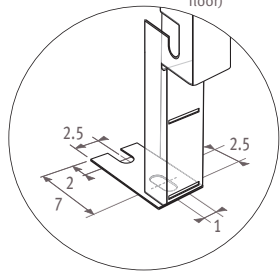

Installation under bath_Dimensions

BIBA_Build-In BATH