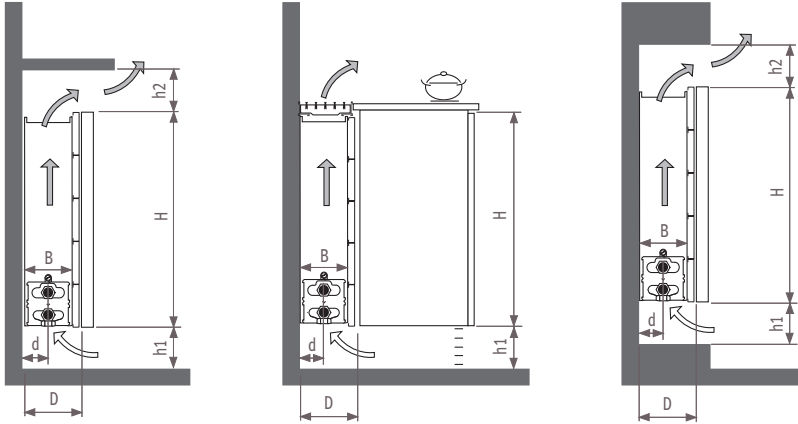

Installation into a wall recess_Dimensions

BIWW_Build-In Wall

Examples

Dimensions in cm

Type	D	B	d	h1 min	h2 min
10-11	11.8	10	5.3	10	10
15-16	16.8	15	7.8	12	12
20-21	21.8	20	10.3	15	15

* Smaller dimensions can decrease output.

Heat output

Heat outputs are calculated on the given dimensions and with free outlet of 75% of dimension B. For other dimensions or grilles, correction factors have to be applied.

% free air flow	correction factor
75	1.00
60	0.96
50	0.92
40	0.84
30	0.66

Installation

Construct the cupboards in order to be able to open the heat exchanger for yearly maintenance.

In order to prevent dirt from falling into the heat exchanger, fit the grille a little higher than the cupboard edge.

Options

Extended air vent

For easy and rapid venting.
Extended air vent for heat exchanger type 10, 15 and 20.
Standard delivered with type 11, 16 and 21.

CODE	H Separation wall
5090.114078	20
5090.114178	30
5090.114278	40
5090.114378	50+60
5090.114528	70
5090.114728	90

DBE & Oxygen version

DBE: the smallest and most powerful radiator.

Oxygen: for healthy heat and clean air.
See price list "Top performers".

EN 442

Output calculated in accordance with EN442, at a water temperature of 75/65°C and a room temperature of 20°C ($\Delta T=50$).