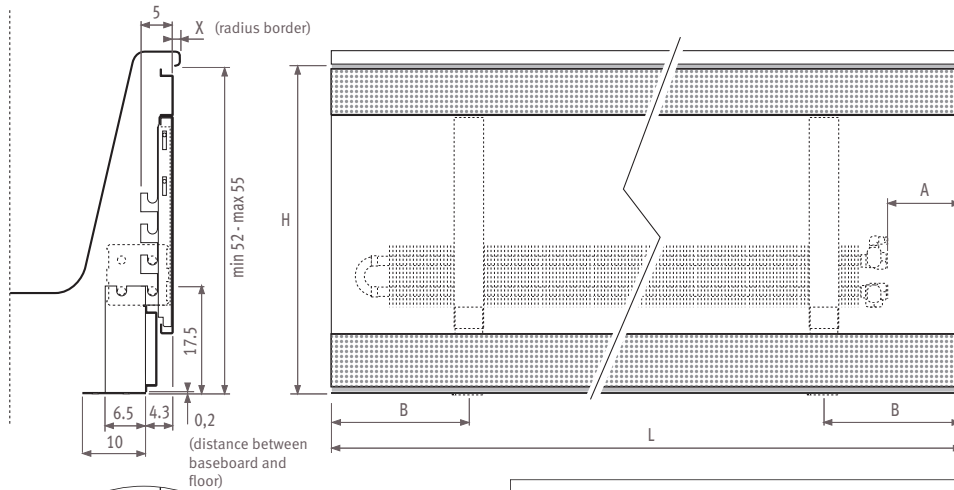

Installation under bath_Dimensions

BIBA_Build-In BATH