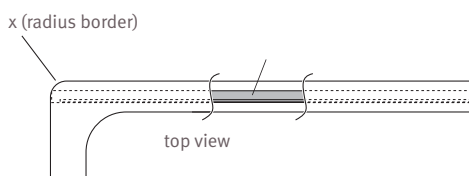

Installation under bath_Dimensions

BIBA_Build-In BATH

H max	55	55	55	55	55
L	170	175	180	185	190
A max.	15	20	25	30	15
B min.	35	35	35	35	35

Jaga advises a remote controlled valve. Heat exchanger can be turned for left or right connection.

Specifications bathtub

Mounting height bathtub

Adjust the front panel in such a way that the top end of the panel is hidden behind the edge of the bathtub.

Space required under the bathtub

Type 06

Type 1

- Connection sets & valves
- Colours
- Special products
- Technical info
- Correction factors

Output calculated in accordance with EN442, at a water temperature of 75/65 and a room temperature of 20°C (ΔT=50).