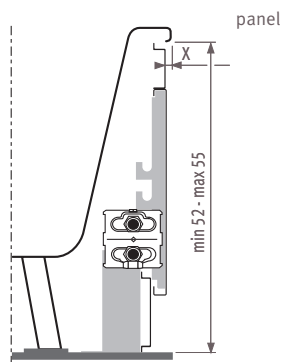

Specifications bathtub

Mounting height bathtub

Adjust the front panel in such a way that the top end of the panel is hidden behind the edge of the bathtub.